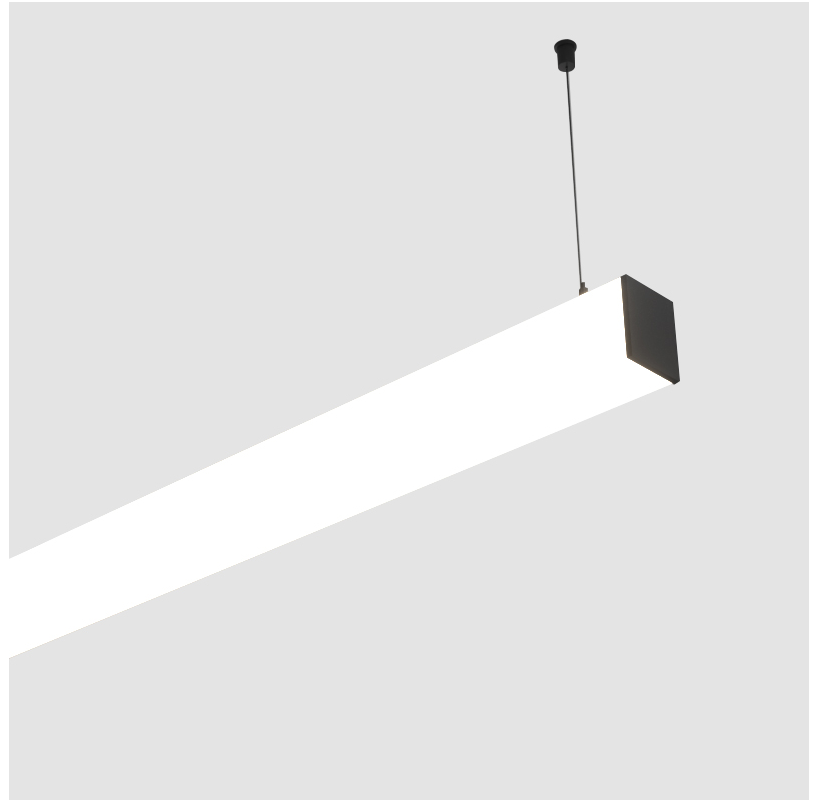

GENERAL

Series: Fino
Brand: Prolicht
Division: Architectural
Mounting Type: Suspension
Mounting Location: Ceiling
Subcategory: Profile

PHYSICAL

Shape: Rectangle
Length (mm): 1460
Length (in): 57 1/2
Width (mm): 65
Width (in): 2 9/16
Height (mm): 76
Height (in): 3
Max. Overall Height (mm): 2076
Max. Overall Height (in): 81 3/4
Light Distribution: Omnidirectional
Weight (kg): 4.314
Weight (lbs): 9.510
Diffuser: PMMA - Opal
Fixture Finish: [SSR / BKV / CWI / CRY / HAB / UFT / ITA / RUA / FTG / MYG / LOD / PUS / FRO / FUP / KIA / POP / BLS / SPG / MEY / GOH / GUM / CHC / COM / ABZ / JAG / OBR / MOS / ROR](#)
Fixture Material: Aluminum
Cable Details: [2000mm or 4000mm Transparent Cable](#)
Upon Request: Cable colour - White / Black / Orange / Red

ELECTRICAL

Lamp Type: LED (Zhaga Standard)
Input Wattage (W): 25
Total Output Wattage (W): 20 / 16 (3500K)
Dimming: [Non-Dimming / Phase Dimming (120Vac only) / 0-10V Dimming](#)
Driver Included: Yes
Driver Location: Integrated
Driver Type: Constant Current - 120 / 277Vac
Driver Class: Class 2
Input Voltage (V): 120 - 277
Constant Current (MA): 350 / 500 (3500K)

LED

[Color Temperature (°K): 3000 / 3500 / 4000](#)
Max. Delivered Lumen (lm): 2850 / 2960 / 3020
CRI: >80 CRI
Lamp Life (hrs): 50000

OPTICAL

RATINGS AND CERTIFICATIONS

Certified By: Certified for North American Standards
IP rating: IP20